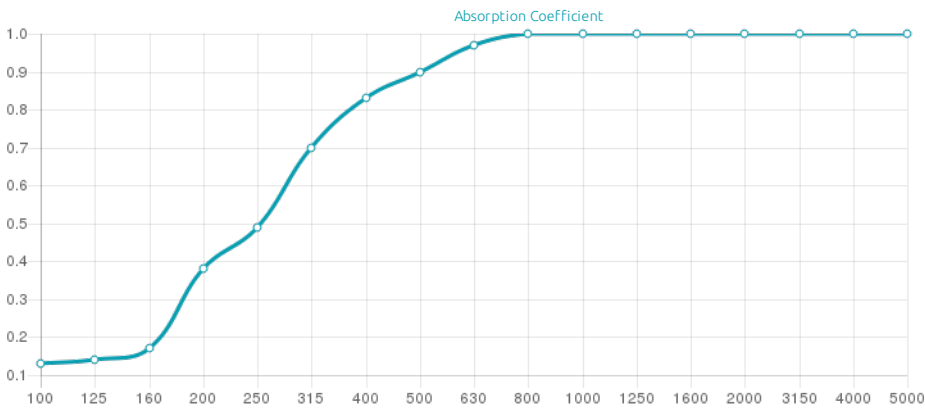

Performance

Features

Absorption Range: 315 Hz to 4000 Hz

Acoustic Class: B | (aw) = 0,80

Av ailable Fire Rates:

FG | Furniture Grade

FR | Fire Rated

- FR | Cleaning fabric finish
- Twill Acoustic fabric | COVID-19 Safe
- Fire Retardant HMDF structural frame
- Sound PET absorption layer