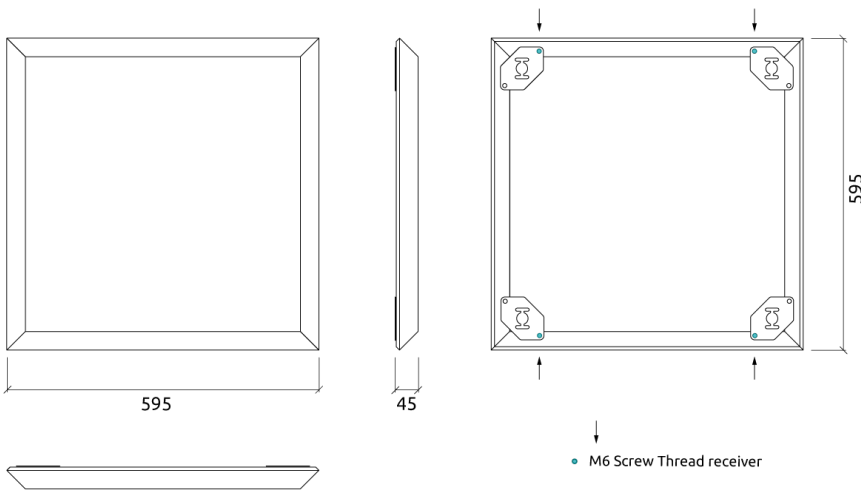

Technical Information

Dimensions:

FG - SF | 595x595x45mm | 2.17 Kg

FR - TF | 595x595x45mm | 2.17 Kg

FR - WF | 595x595x45mm | 2.17 Kg