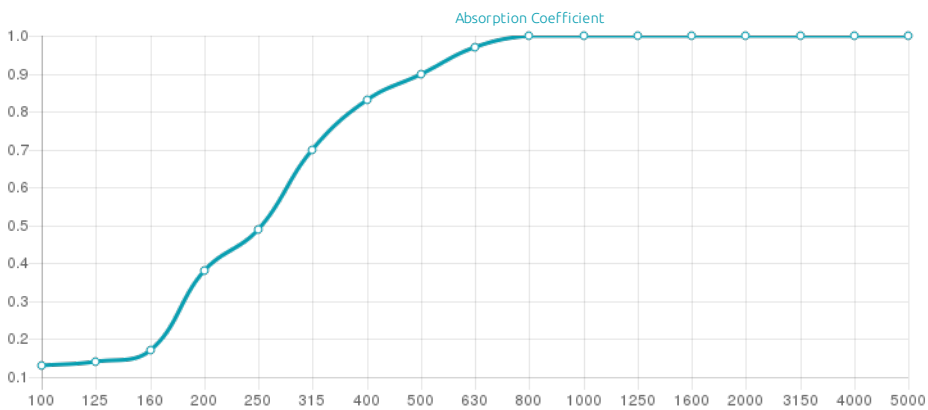

Performance

Technical Information

Features

Absorption Range: 315 Hz to 4000 Hz

Acoustic Class: B | (aw) = 0,80

Available Fire Rates:

FG | Furniture Grade

FR | Fire Rated