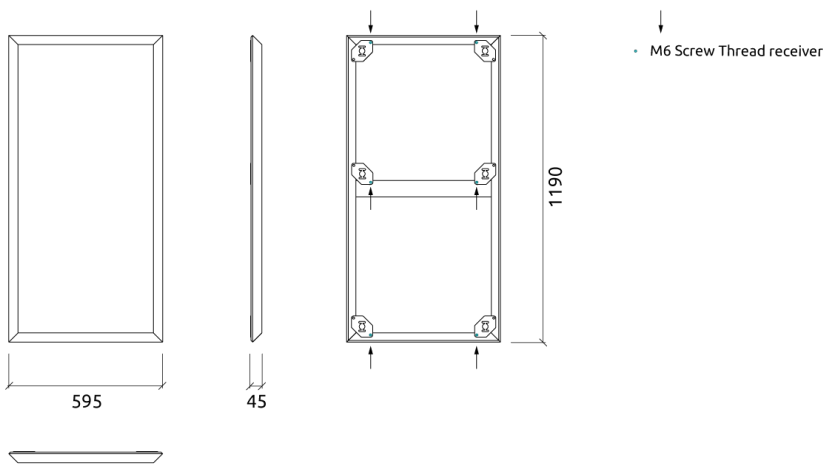

Technical Information

Features

Absorption Range: 315 Hz to 4000 Hz

Acoustic Class: B | (aw) = 0,80

Available Fire Rates:

FG | Furniture Grade

FR | Fire Rated

- FR | Cleaning fabric finish
- Twill Acoustic fabric | COVID-19 Safe
- Fire Retardant HMDF structural frame
- Sound PET absorption layer

FR | Materials:

- Weave Acoustic fabric
- Fire Retardant HMDF structural frame
- Sound PET absorption layer

FG | Materials:

- Suede Acoustic Fabric
- Marine grade plywood structural frame
- Sound PET absorption layer

Dimensions:

FG - SF | 595x1190x45mm | 4.0 Kg

FR - TF | 595x1190x45mm | 4.3 Kg

FR - WF | 595x1190x45mm | 4.3 Kg