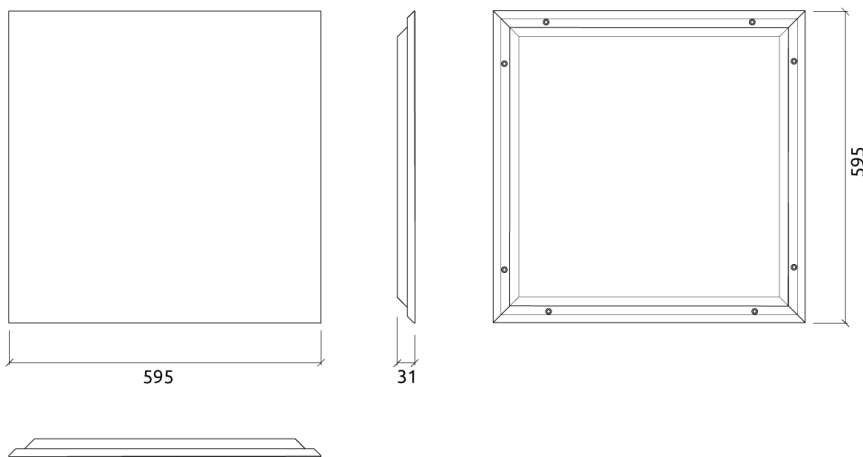

FG | Materials:

- Suede Acoustic fabric
- Fire Retardant HMDF structural frame
- Sound PET absorption layer

Equipped with eight M6 Screw Thread receiver

**Technical Information**

**Dimensions:**

FG - SF | 595x595x31mm | 1.72 Kg