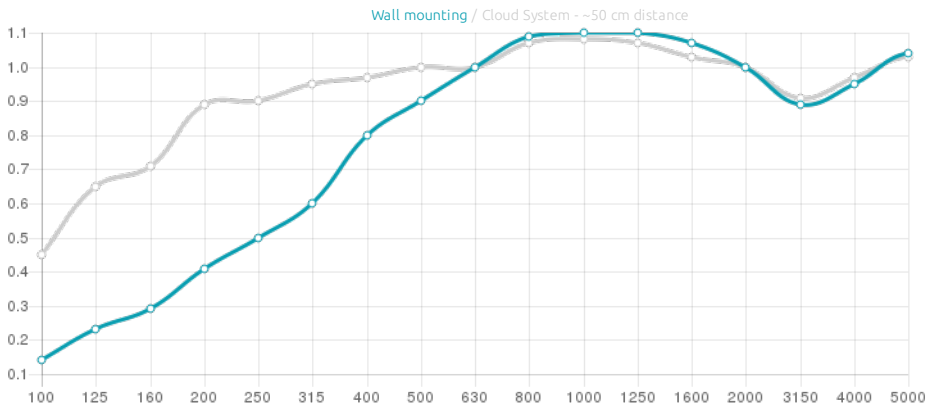

**Performance**

**Features**

Absorption Range: 350 Hz to 8000 Hz

Acoustic Class: B | (aw) = 0,85

Available Fire Rates:

FG | Furniture Grade

FR | Fire Rated

FR | Cleaning fabric finish