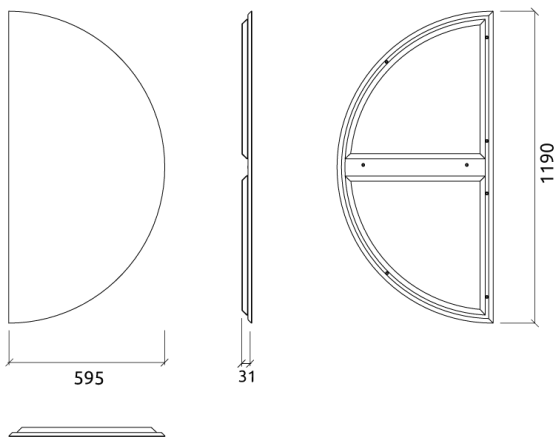

FG | Materials:

- Suede Acoustic fabric
- Fire Retardant HMDF structural frame
- Sound PET absorption layer

Equipped with eight M6 Screw Thread receiver

**Technical Information**

**Dimensions:**

FG - SF | 595x1190x31mm | 3.25 Kg