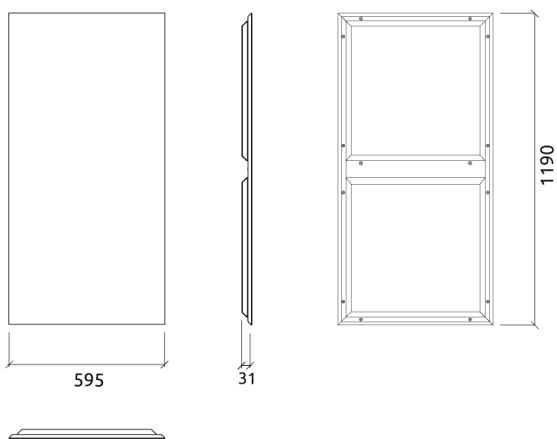

FG | Materials:

- Suede Acoustic fabric

- Fire Retardant HMDF structural frame

- Sound PET absorption layer

Equipped with Fourteen M6 Screw Thread receiver

Technical Information

Dimensions:

FG - SF | 595x1190x31mm | 2.375 Kg