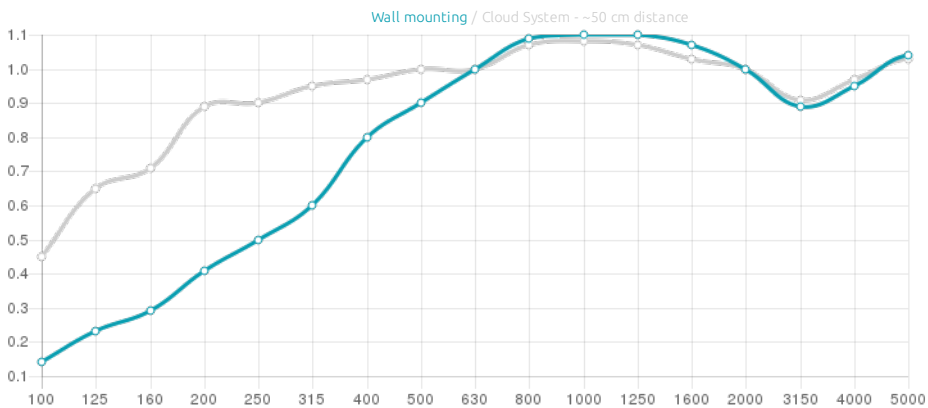

Performance

Features

Absorption Range: 350 Hz to 8000 Hz

Acoustic Class: B | (aw) = 0,85

Available Fire Rates:

FG | Furniture Grade

FR | Fire Rated

FR | Cleaning fabric finish