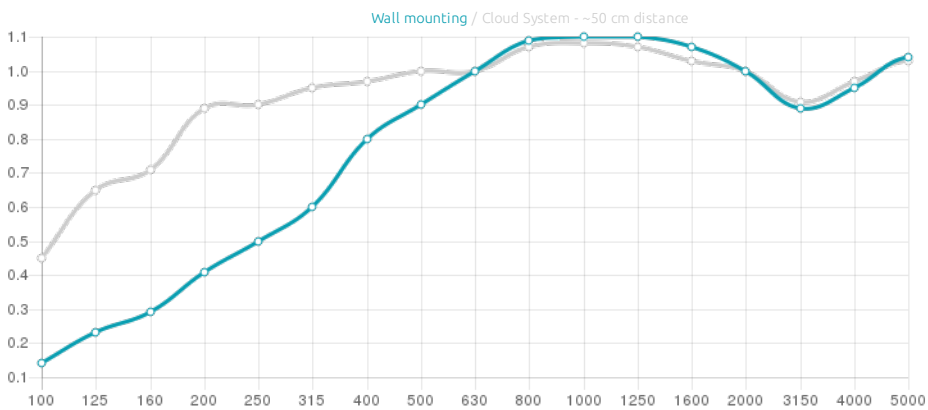

Performance

Features

Absorption Range: 350 Hz to 8000 Hz

Acoustic Class: B | (aw) = 0,85

Available Fire Rates:

FG | Furniture Grade

FR | Fire Rated

FR | Cleaning fabric finish