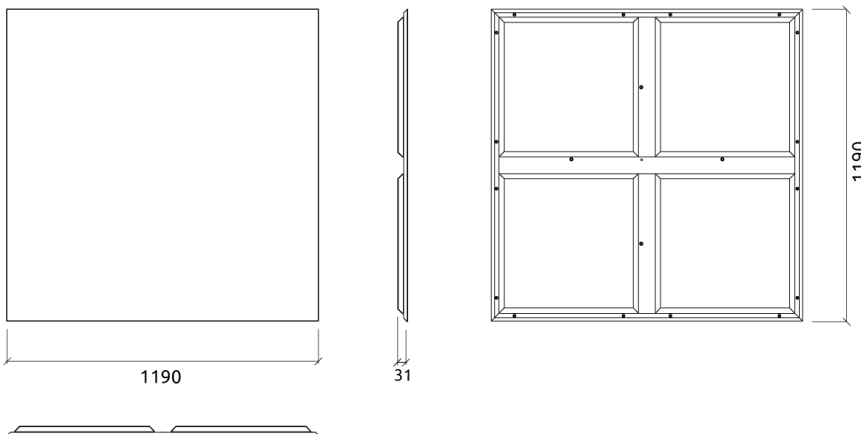

FG | Materials:

- Suede Acoustic fabric

- Fire Retardant HMDF structural frame

- Sound PET absorption layer

Equipped with twenty-one M6 Screw Thread receiver

Technical Information

Dimensions:

FG - SF | 1190x1190x31mm | 5.06 Kg