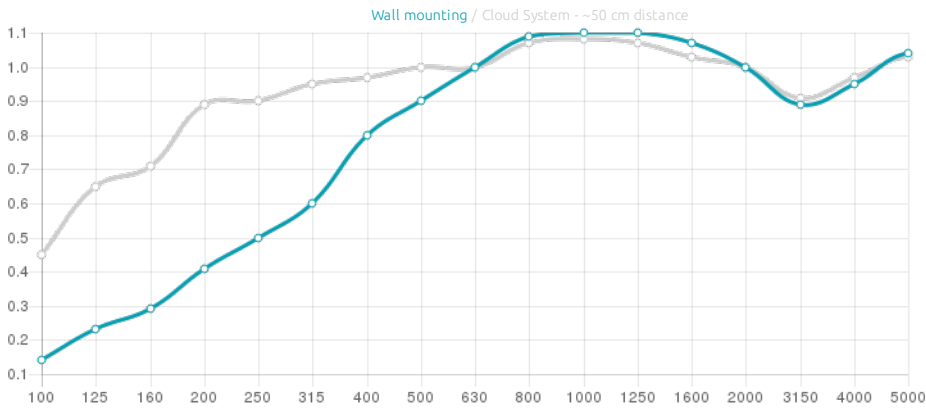

Performance

Features

Absorption Range: 350 Hz to 8000 Hz

Acoustic Class: B | (aw) = 0,85

Available Fire Rates:

FG | Furniture Grade

FR | Fire Rated

FR | Cleaning fabric finish