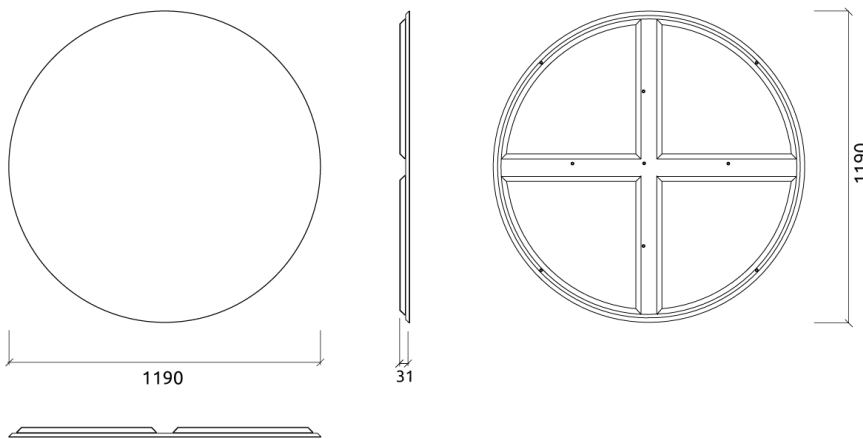

FG | Materials:

- Suede Acoustic fabric
- Fire Retardant HMDF structural frame
- Sound PET absorption layer

Nine M6 Screw Thread receiver included on each panel.

Technical Information

Dimensions:

FG - SF | 1190x1190x31mm | 5.06 Kg